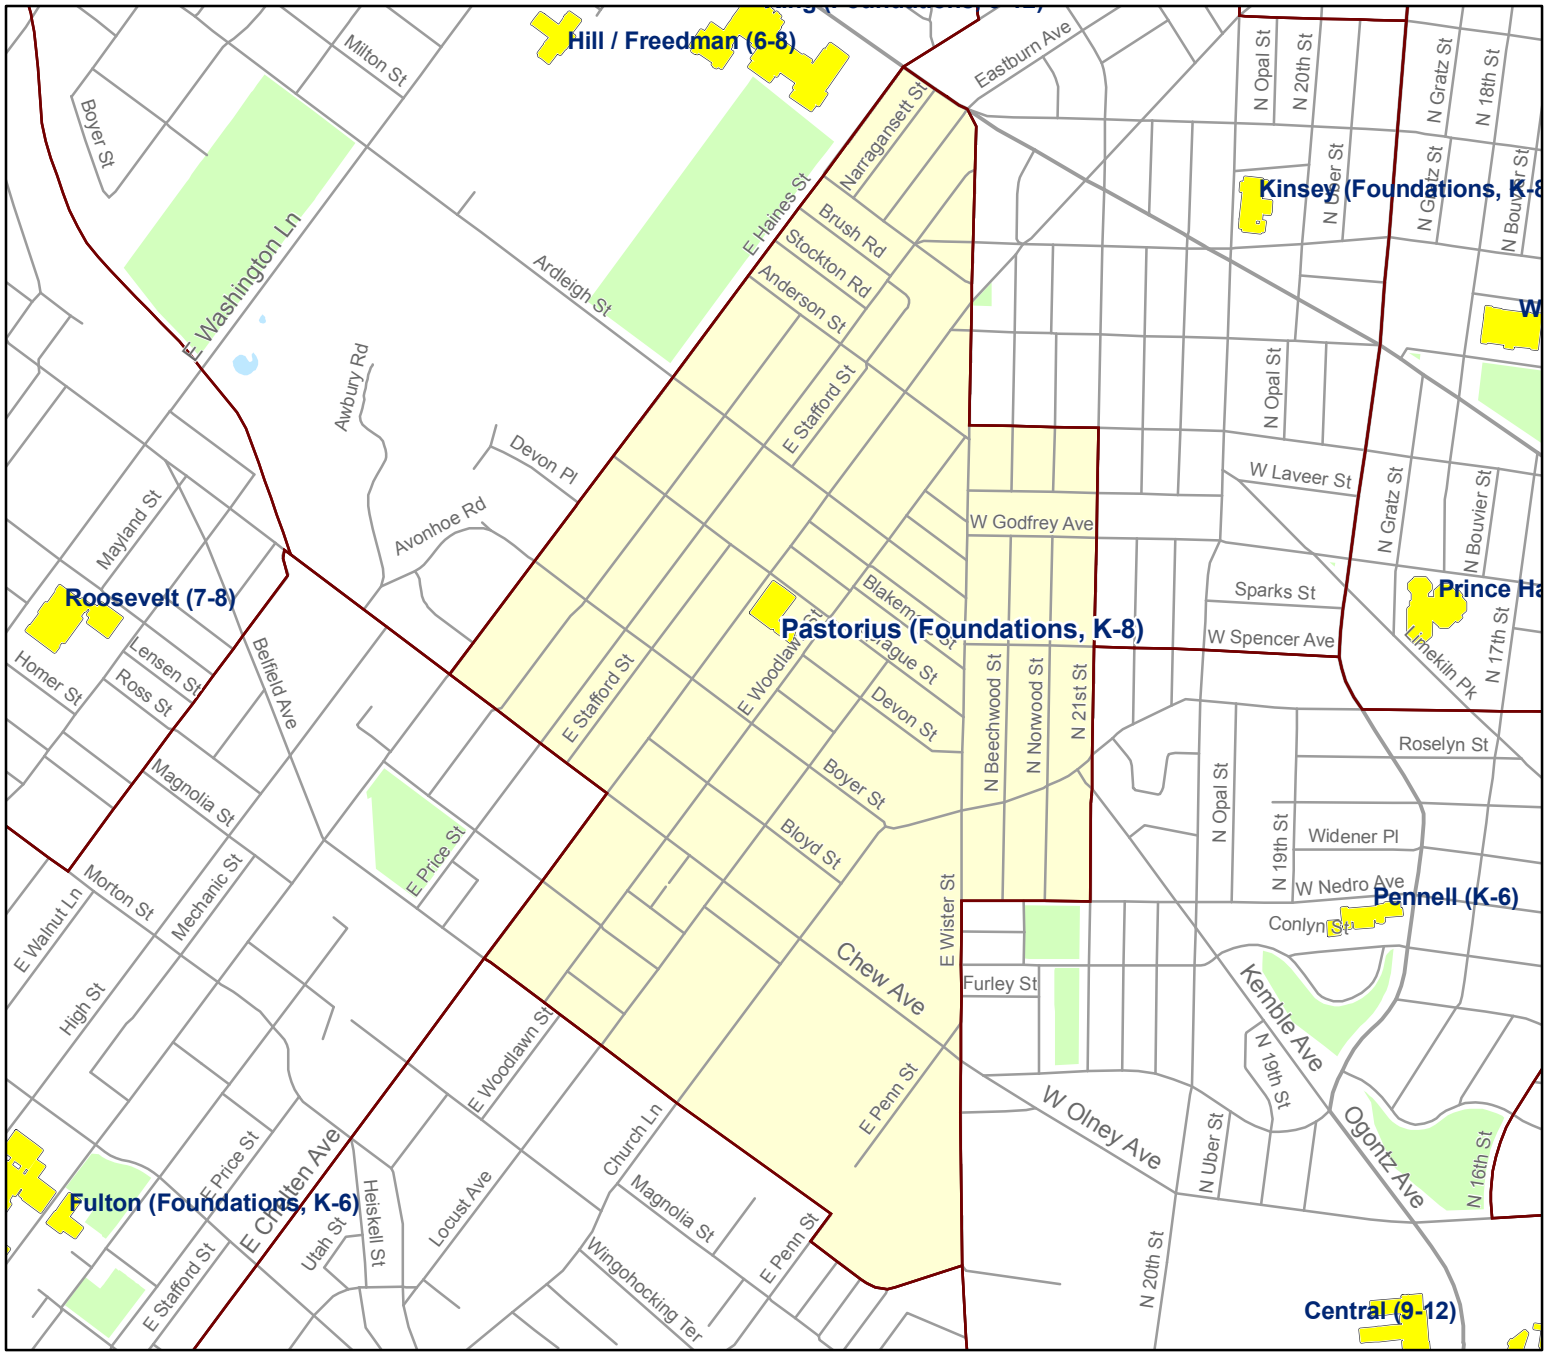

Francis Pastorius Elementary School Geographic Boundaries

School District of Philadelphia

Pastorius, Francis Elementary School

5650 Sprague St.
Philadelphia, PA 19138

Feeders:

ES: Pastorius (K-8)

HS: M.L. King HS (9-12)

* Boundaries reflect current neighborhood school student catchment area.